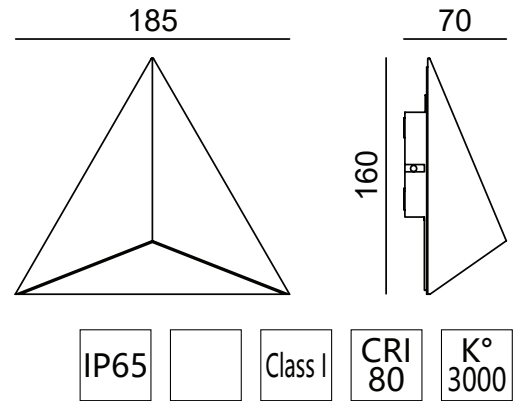

WALL LAMP OUTDOOR LIGHT

TECHNICAL SHEET

KL-W331

KEYLIGHT

SPAIN

PRODUCTOS DE ILUMINACION

FEATURES

- 220-240V
- CE ROHS Certified
- Aluminum die-casting body
- PC Diffuser
- 3-years warranty

Lighting snapshot

SPECIFICATIONS

| | |
|-------------------|-----------------------------------|
| Product Code | KL-W331 |
| Power | 7W |
| Input | 220-240V |
| Color Temperature | 2700k-6500k |
| Beam Angle | 120° |
| Power factor | ≥0.5 |
| CRI | 80 |
| Output | 60 lm |
| Finishing Colors | White/Silver Grey/Dark Grey/Black |
| LED Type | SMD |
| IP Rating | IP65 Class 1 |
| Size | 185mm*160mm*70mm |
| Warranty | 3 years |